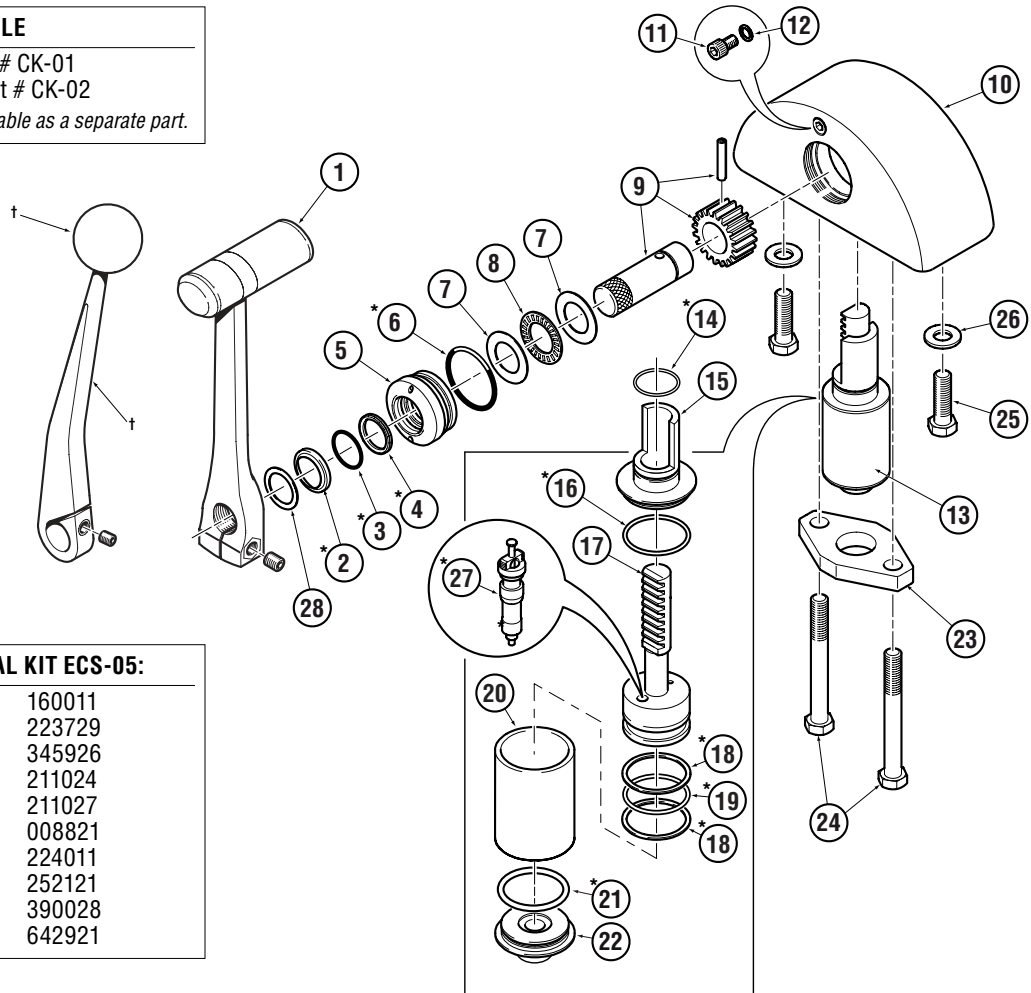

Sender Assembly

CR-B4 Control (Right, Red), **CR-T4** Control (Right, Red),
CL-B4 Control (Left, Black), **CL-T4** Control (Left, Black)

† OPTIONAL HANDLE

Red Knob, Kit Part # CK-01
 Black Knob, Kit Part # CK-02

NOTE: Ball is not available as a separate part.

***INCLUDED IN SEAL KIT ECS-05:**

2 x Valves	160011
1 x O-Ring	223729
1 x O-Ring	345926
2 x O-Ring	211024
1 x O-Ring	211027
1 x O-Ring	008821
1 x Seal	224011
2 x Ring	252121
1 x Gasket	390028
1 x Wiper	642921

Figure 21.

ITEM	PART #	QTY	DESCRIPTION
1	610120		Tee Handle Assembly (Red)
	610130		Tee Handle Assembly (Black)
*2	642921		Wiper
*3	223729		O-Ring
*4	224011		Quad Seal
5	630044		Bushing
*6	211027		O-Ring
7	190005		Bearing Race
8	190002		Bearing
9	720130		Pinion Assembly
10	900644		Body (CL-B4 & CL-T4)
	900634		Body (CR-B4 & CR-T4)
11	240317		Screw
*12	390028		Gasket
13	500610		Cylinder Assembly (CL-B4 & CL-T4)
	500600		Cylinder Assembly (CR-B4 & CR-T4)

ITEM	PART #	QTY	DESCRIPTION
*14	345926	1	O-Ring
15	560114	1	Cylinder End (CL-B4 & CL-T4)
	560104	1	Cylinder End (CR-B4 & CR-T4)
*16	211024	1	O-Ring
17	600080	1	Piston Assembly
*18	252121	2	Teflon Back-up Ring
*19	008821	1	O-Ring
20	500034	1	Cylinder Tube
*21	211024	1	O-Ring
22	560244	1	Cylinder End
*23	520014	1	Plate
24	240727	2	Bolt
25	045320	2	Screw
26	260157	2	Washer
*27	160011	2	Dill Valve
28	740018	1	Washer